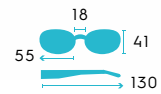

7320BS
MATTE BLACK / SMOKE