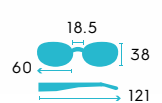

FIT: Medium
WT: 1.2 ozs.
FRAME: TR-90 Grilamid

7354GS
CRYSTAL GRAY / SMOKE

7354GSB
CRYSTAL GRAY / BLUE MIRROR

7354TSS
MATTE TORTOISE / SILVER MIRROR

MOROCCO

7382CAG
CRYSTAL / ICE GREEN MIRROR

FIT: Medium
WT: 1.2 ozs.
FRAME: TR-90 Grilamid